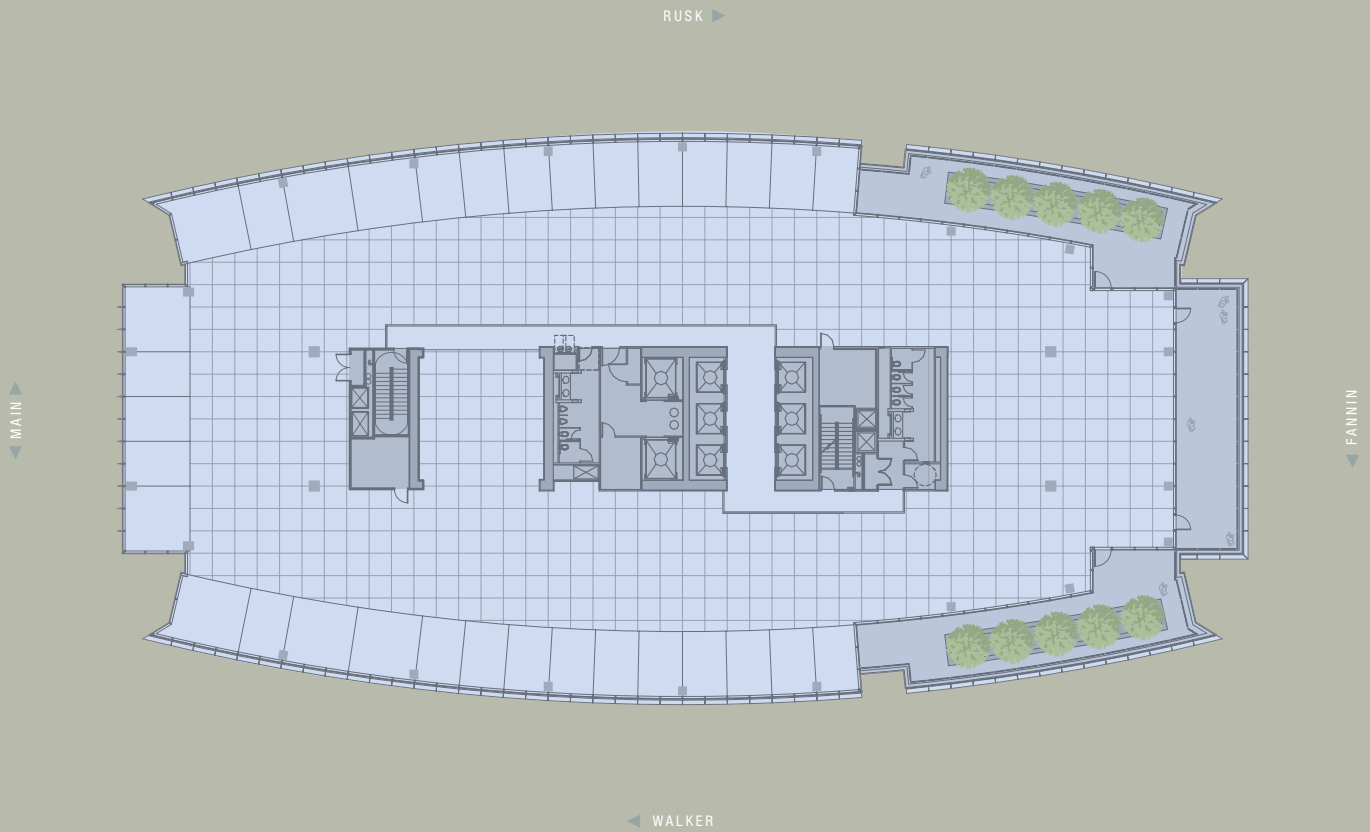

39-43

Sky Garden Levels

| FLOOR | RENTABLE AREA |
|-------|---------------|
| 43 | 24,400 SF |
| 42 | 24,400 SF |
| 41 | 24,400 SF |
| 40 | 24,400 SF |
| 39 | 24,400 SF |

This drawing and rentable areas are for conceptual purposes only and are subject to change.