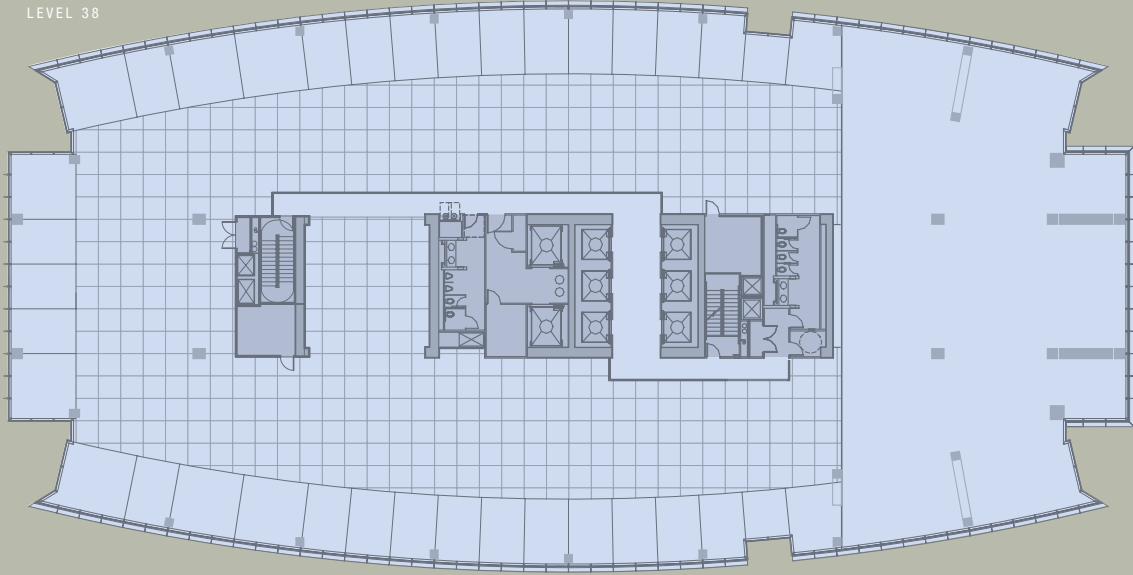

# 37-38 Loft Levels

RUSK ▶

LEVEL 38

◀ MAIN

FANNIN ▼

LEVEL 37

◀ WALKER

FLOOR	RENTABLE AREA
38	21,200 SF
37	27,400 SF

This drawing and rentable areas are for conceptual purposes only and are subject to change.