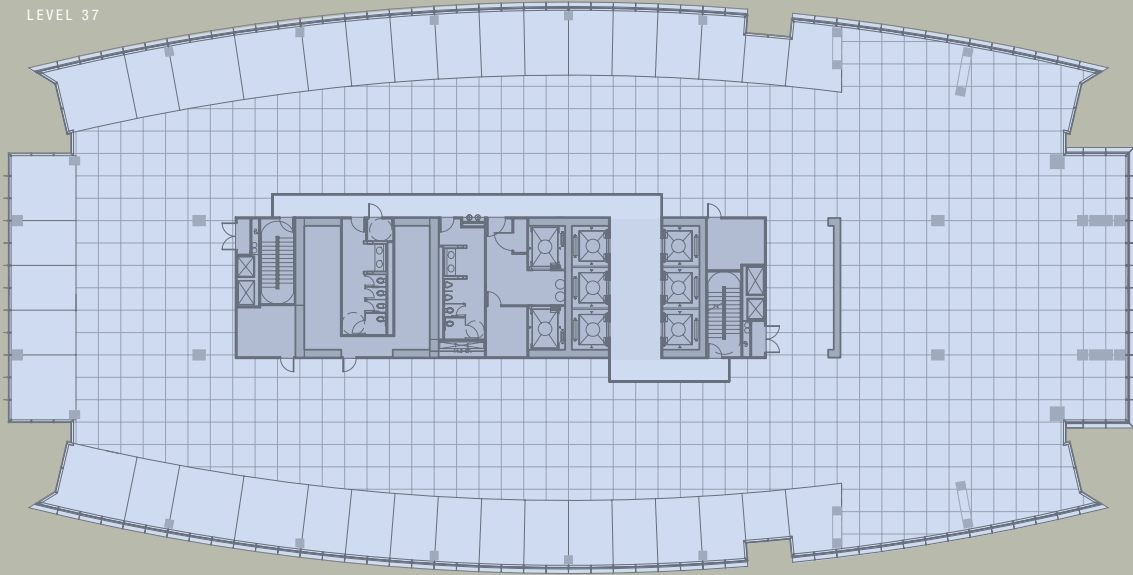

# 37-38 Loft Levels

RUSK ▶

LEVEL 38

◀ MAIN

FANNIN ▼

LEVEL 37

◀ WALKER

FLOOR	RENTABLE AREA
38	21,200 SF
37	27,400 SF

This drawing and rentable areas are for conceptual purposes only and are subject to change.